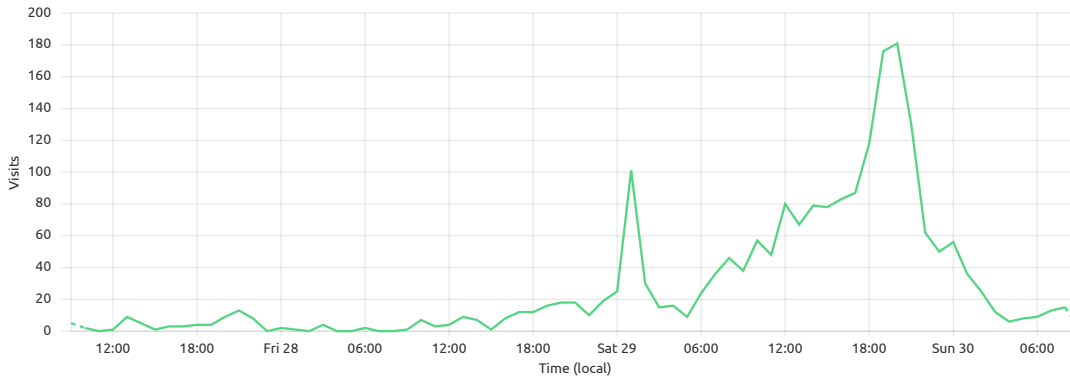

### Visits summary

When someone navigates to your website, either directly or from an external referer. One visit can consist of multiple page views.

All Referrer Host Country Path Browser ...

Total

**2.04k**

### Visits by country

Malaysia	1.73k
Singapore	213
Thailand	30
Indonesia	17
United States	15
Hong Kong	12
Korea, South	9
Brunei Darussalam	6
Australia	4
Philippines	3

1 to 10 of 13 items